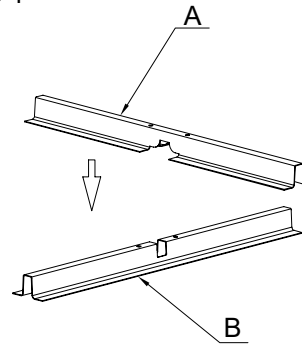

Parts & Tools

PART	QTY	PICTURE	PART	QTY	PICTURE
A	1		G	1	
B	1		H	1	
C	1		I	1	
D	8	 M8*20	J	1	
E	8		K	1	 (M6)
F	1	 (M8)			

Step 1