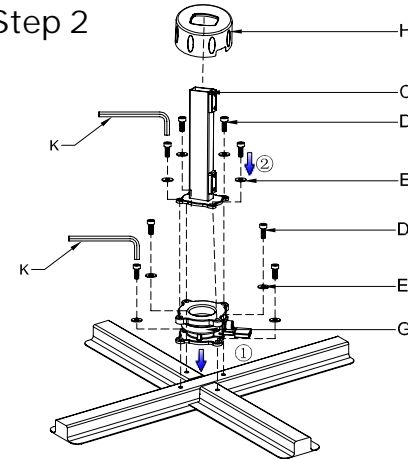

Parts & Tools

PART	QTY	PICTURE	PART	QTY	PICTURE
A	1		G	1	
B	1		H	1	
C	1		I	1	
D	8	 M8*20	J	1	
E	8		K	1	 (M6)
F	1	 (M8)			

Step 1

Step 2

Step 3

Step 4

Step 5

Step 6