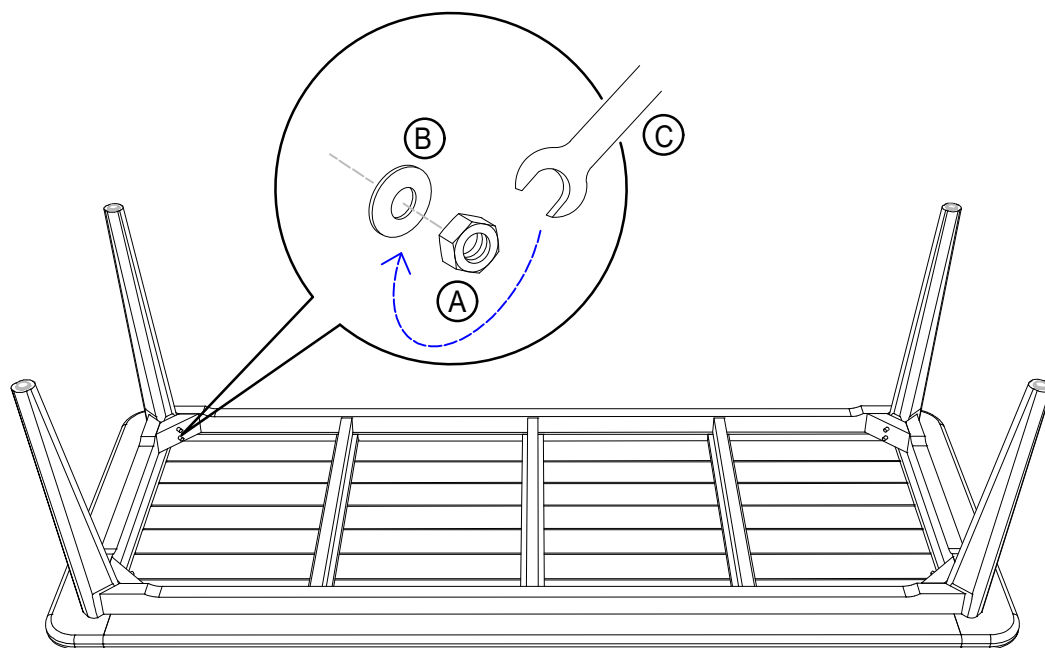

Brafab

ASSEMBLY INSTRUCTION - LILJA DINING TABLE W 240/100/73 CM|TEAK

PARTS

1

QTY = 1 Pc

2

QTY = 4 Pcs

A

NUT M10 Ø 17*8 MM
(8 Pcs)

B

RING Ø20*2 MM
(8 Pcs)

C

KEY 17 MM = 1 Pc