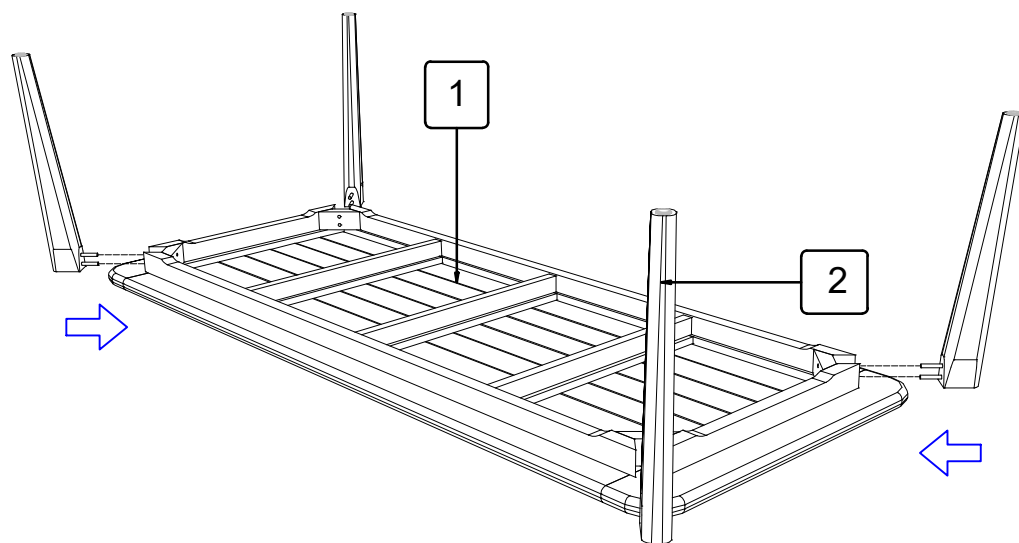

Brafab

ASSEMBLY INSTRUCTION - LILJA DINING TABLE W 240/100/73 CM|TEAK

PARTS

1

QTY = 1 Pc

2

QTY = 4 Pcs

A

NUT M10 Ø 17*8 MM
(8 Pcs)

B

RING Ø20*2 MM
(8 Pcs)

C

KEY 17 MM = 1 Pc