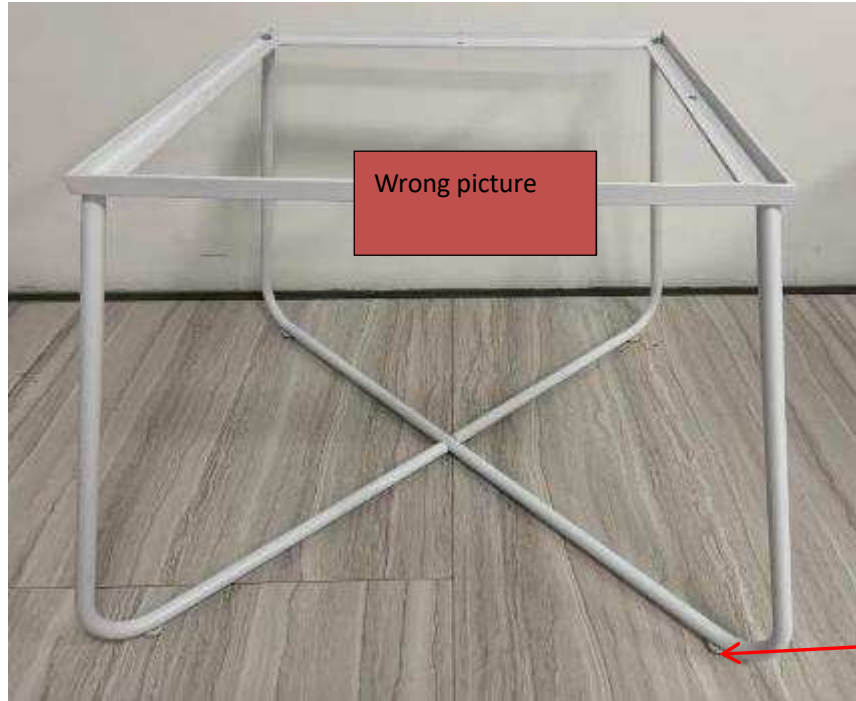

4046-72 Taverny KD frame

Stainless steel
screw M16*15
12pcs

Screw set
10-4046-01